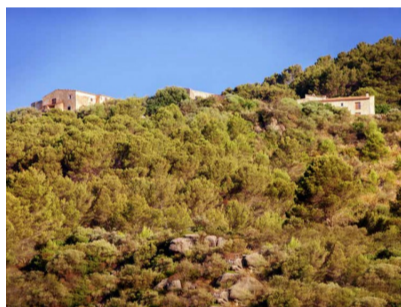

Mancor de la Vall

Five Bedrooms | Three Bathrooms

Unique opportunity to buy a property in this historic "Hamlet" called Biniarroi (Sons of Shepherd from the Arabic - Beni ar raj) in Mancor de Vall. The first documents of this hamlet date back to 1230 when it was one of four Muslim rural communities. Biniarroi is a very special place of beauty, peace...

Features:

- Area size: 285sqm
- Land Area size: 50,000sqm
- Mountain Pueblo
- Orientation - South East
- Central Heating
- Fireplace
- Panoramic
- Garden - Private

€950.000

REF: R2954618

Office Palma: Paseo del Borne 17, 2º, 07012 Palma de Mallorca
Office Campanet: Calle Lorenzo Riber 32, 07310 Campanet
Office Puerto Pollensa: Paseo Saralegui 38, 07470 Puerto Pollensa
Email: info@mundomediterraneo.com
Call: +34 971 723 229